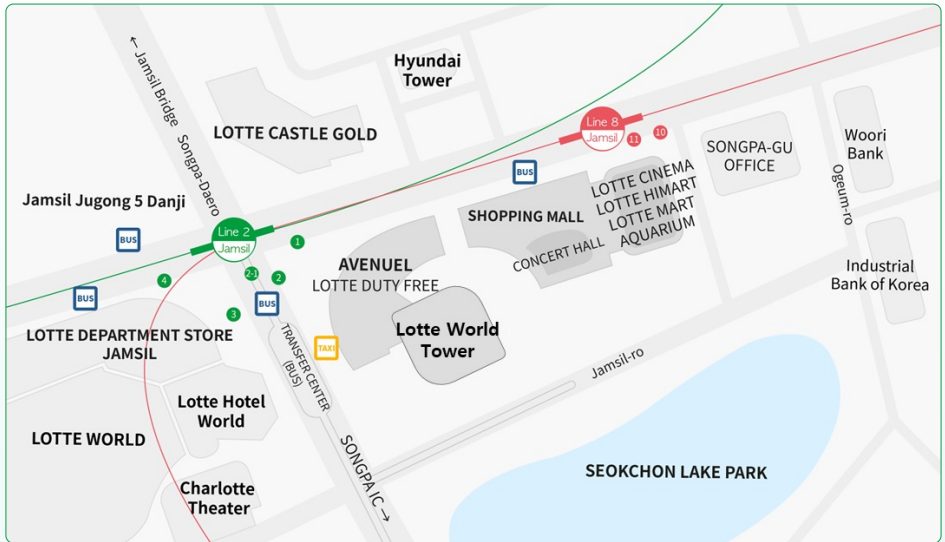

# Lunch on May 21st is not included in the registration fee. Please refer to the nearby restaurant information provided.

\*On the first floor of the hotel, there is a path to the department store's B1 level and the malls.

## Lotte Hotel World

## Lotte Department Store